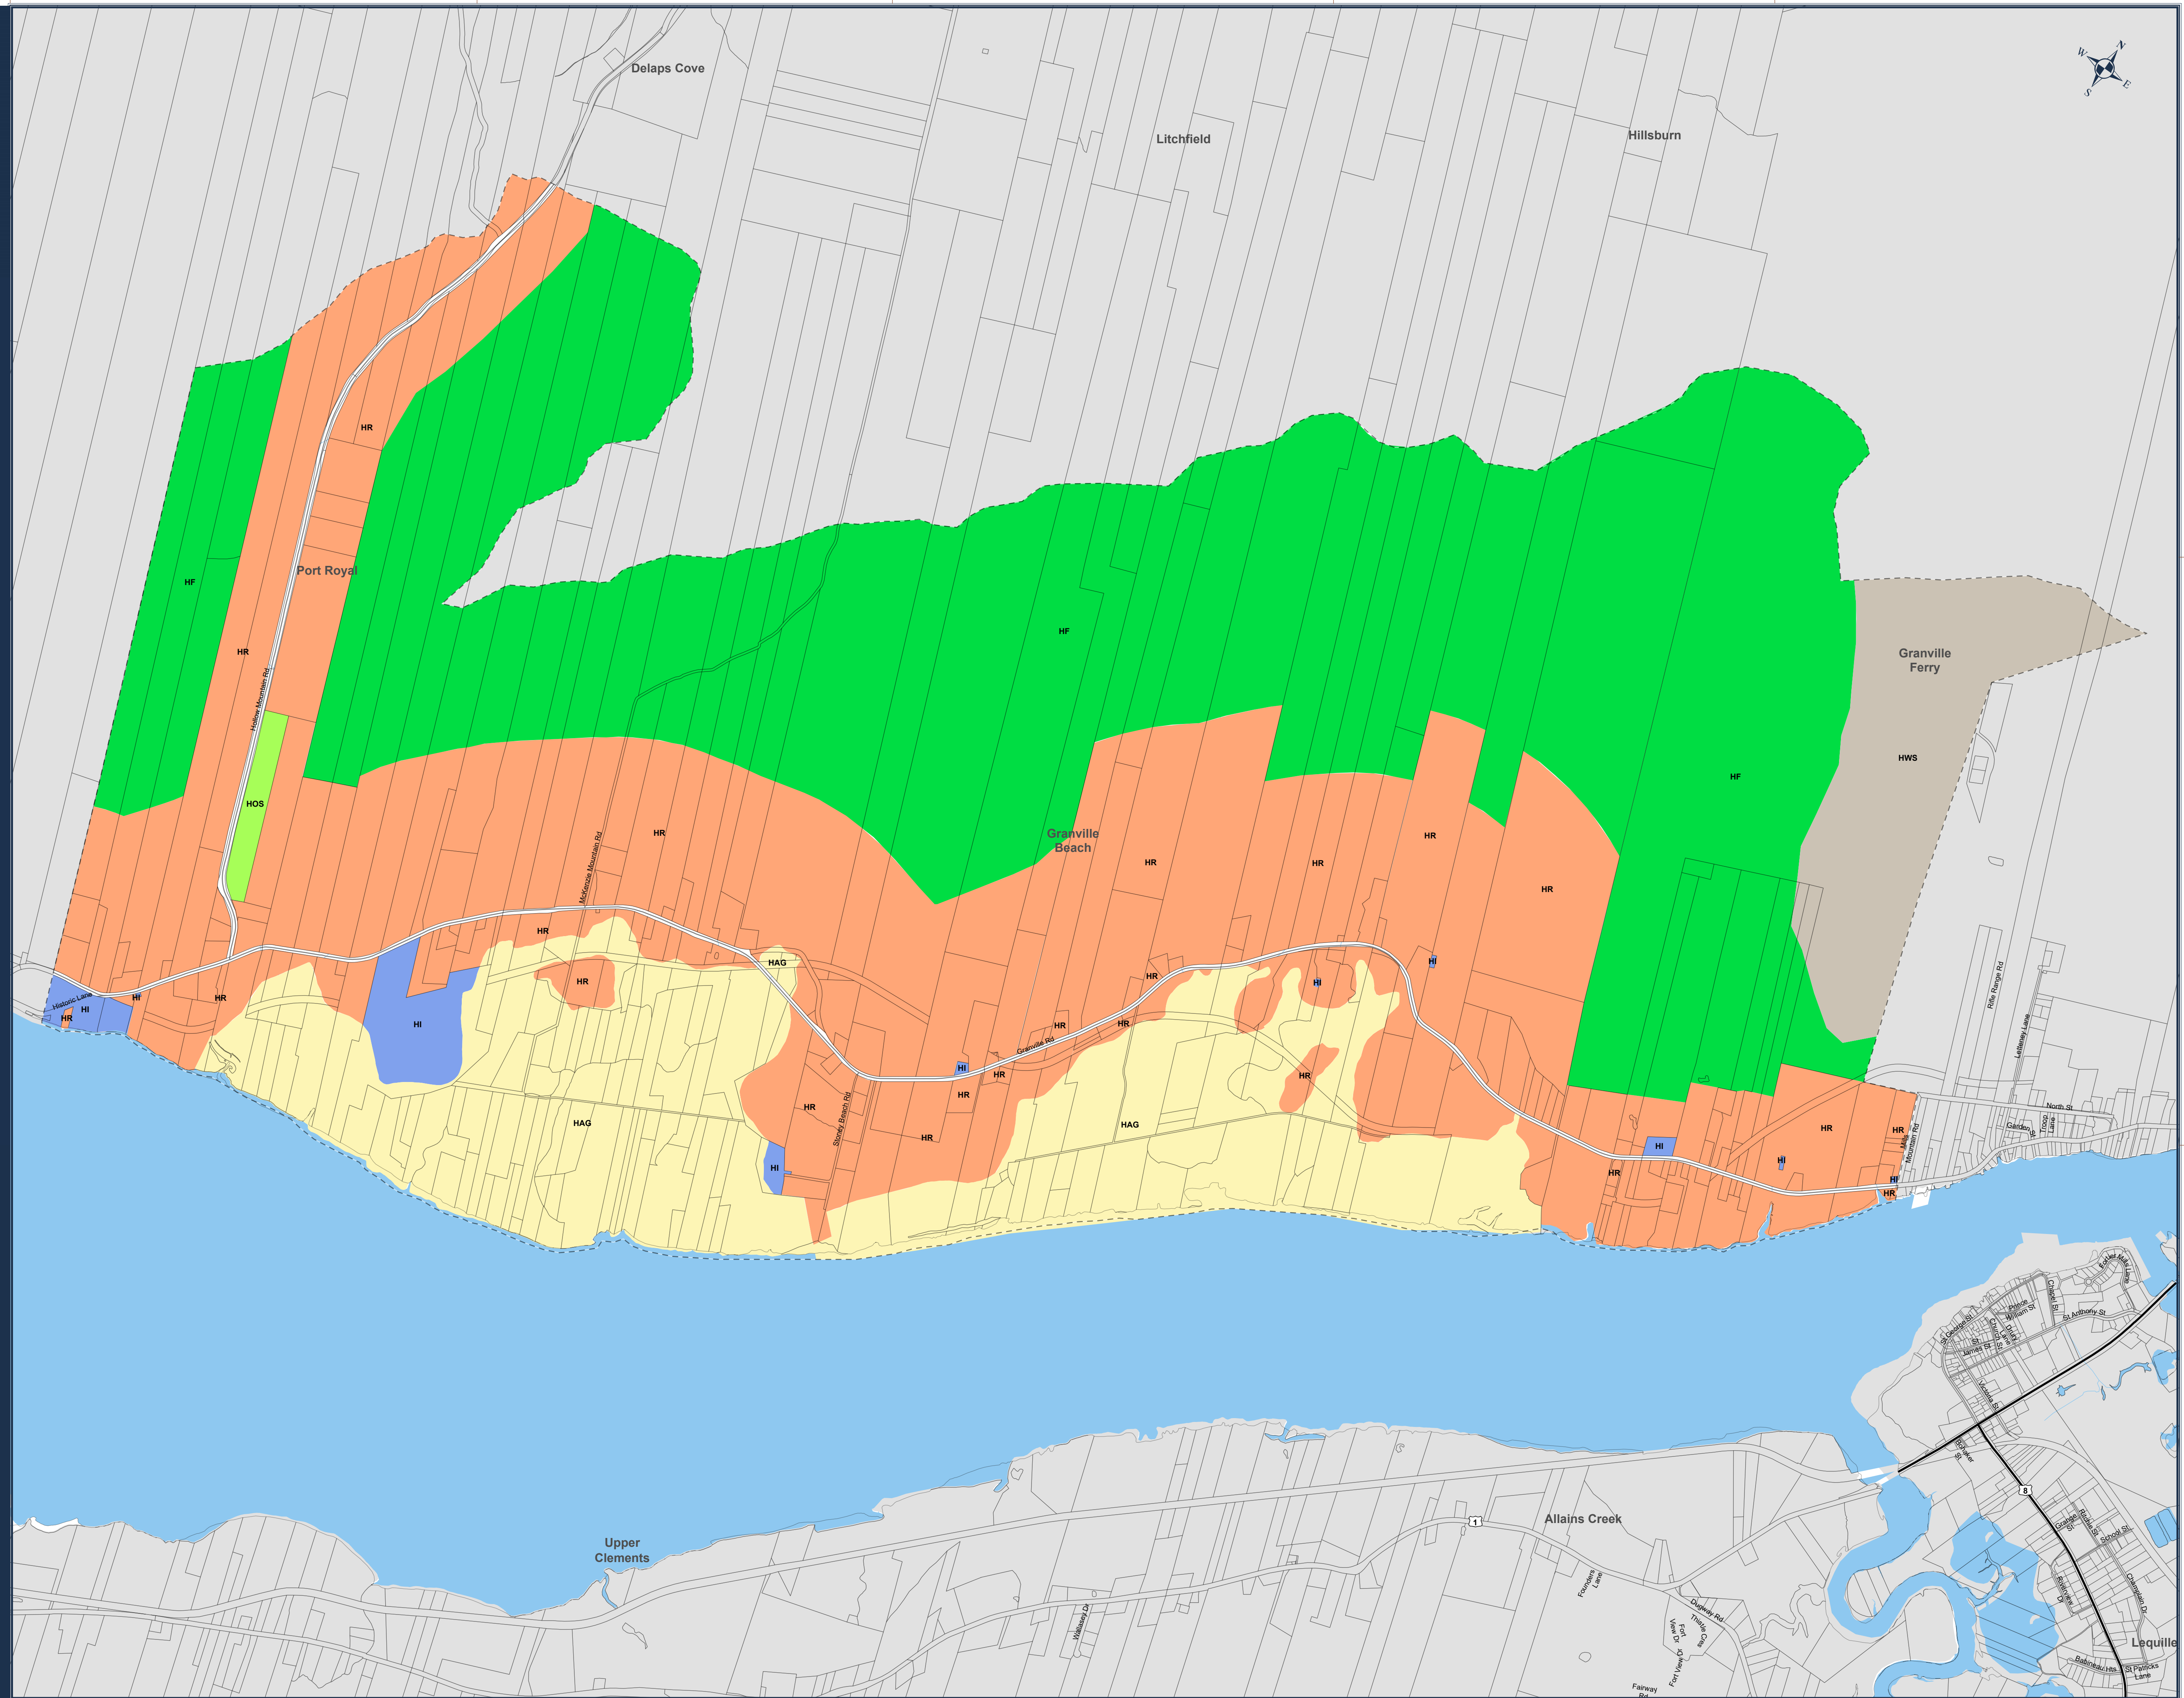

Habitation Planning Area

Future Land Use Map Appendix A

Land Use Designation

- Habitation Residential (HR)
- Habitation Institutional (HI)
- Habitation Open Space (HOS)
- Habitation Forestry (HF)
- Habitation Water Supply (HWS)
- Habitation Agricultural (HAG)
- Local Road
- Property Boundary
- Habitation Planning Area Boundary

1:12,000