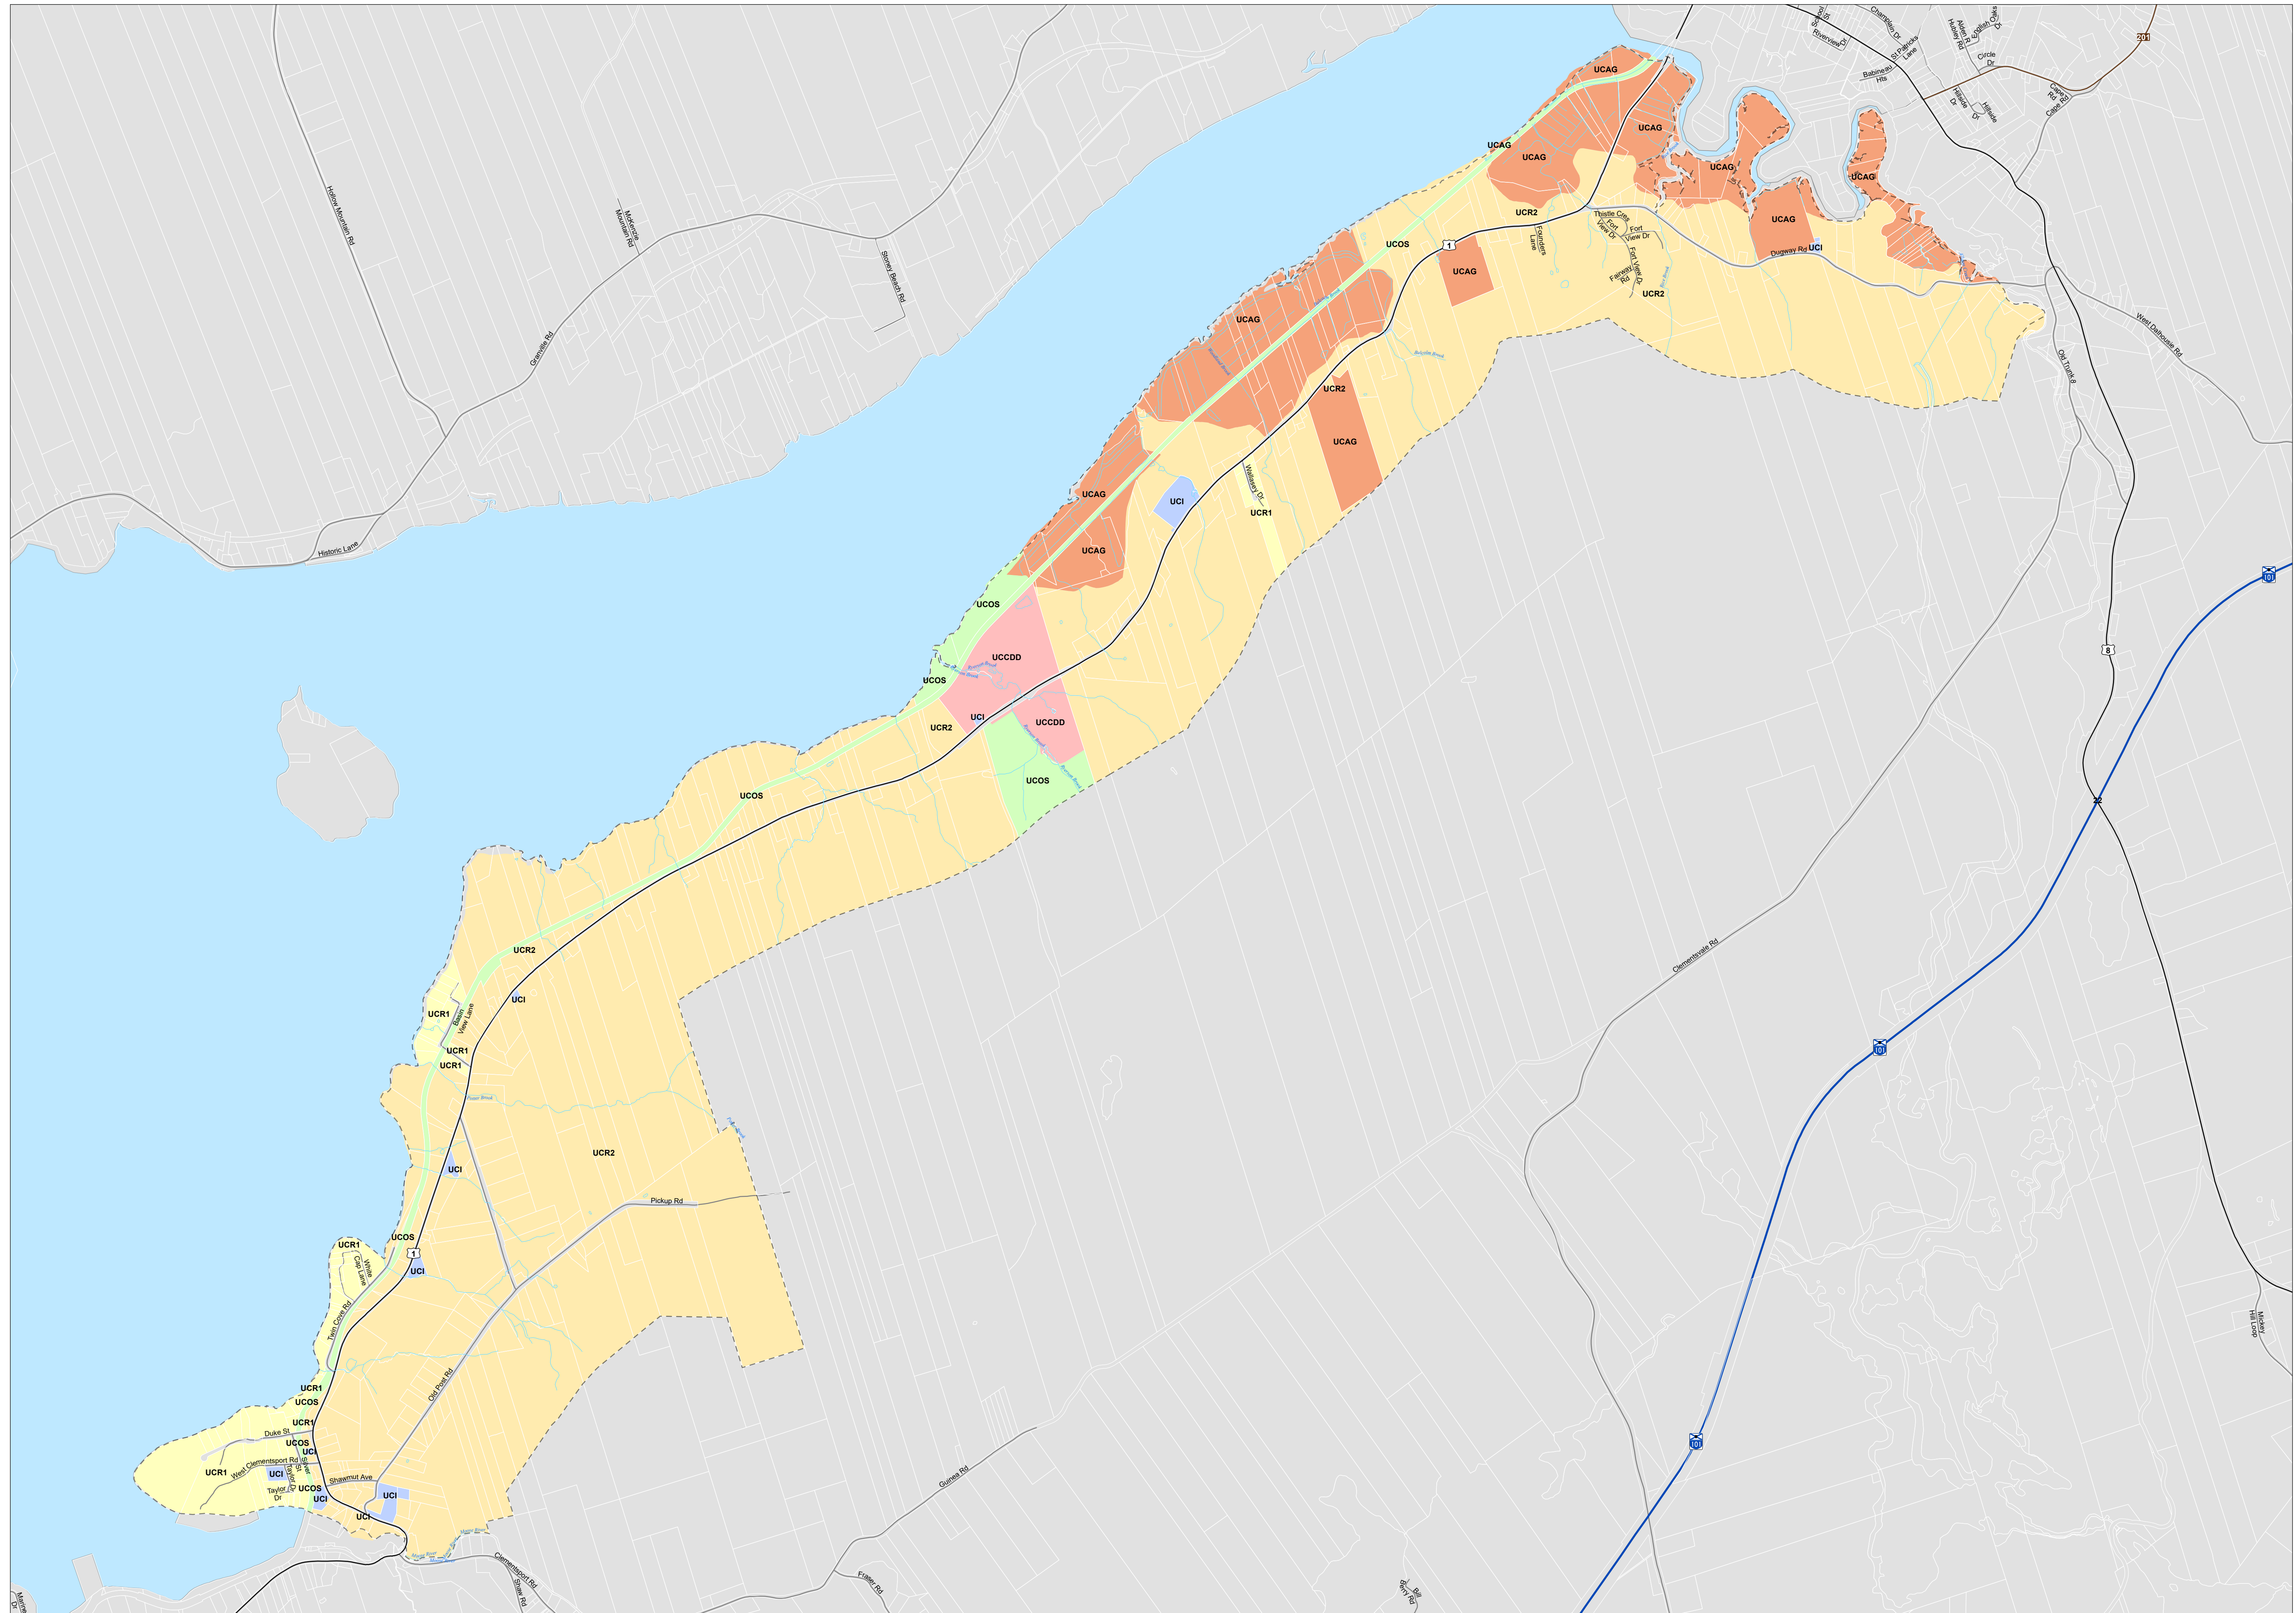

Upper Clements
Planning Area
--- DRAFT ---

Land Use Zone

- Upper Clements Agricultural
- Upper Clements Comprehensive Development District
- Upper Clements Institutional
- Upper Clements Mixed Use
- Upper Clements Open Space
- Upper Clements Residential
- Highway 101
- Trunk
- Route
- Local Road
- Watercourse
- Property Boundary
- Upper Clements Planning Area Boundary

1:16,000

Monday, May 06, 2024